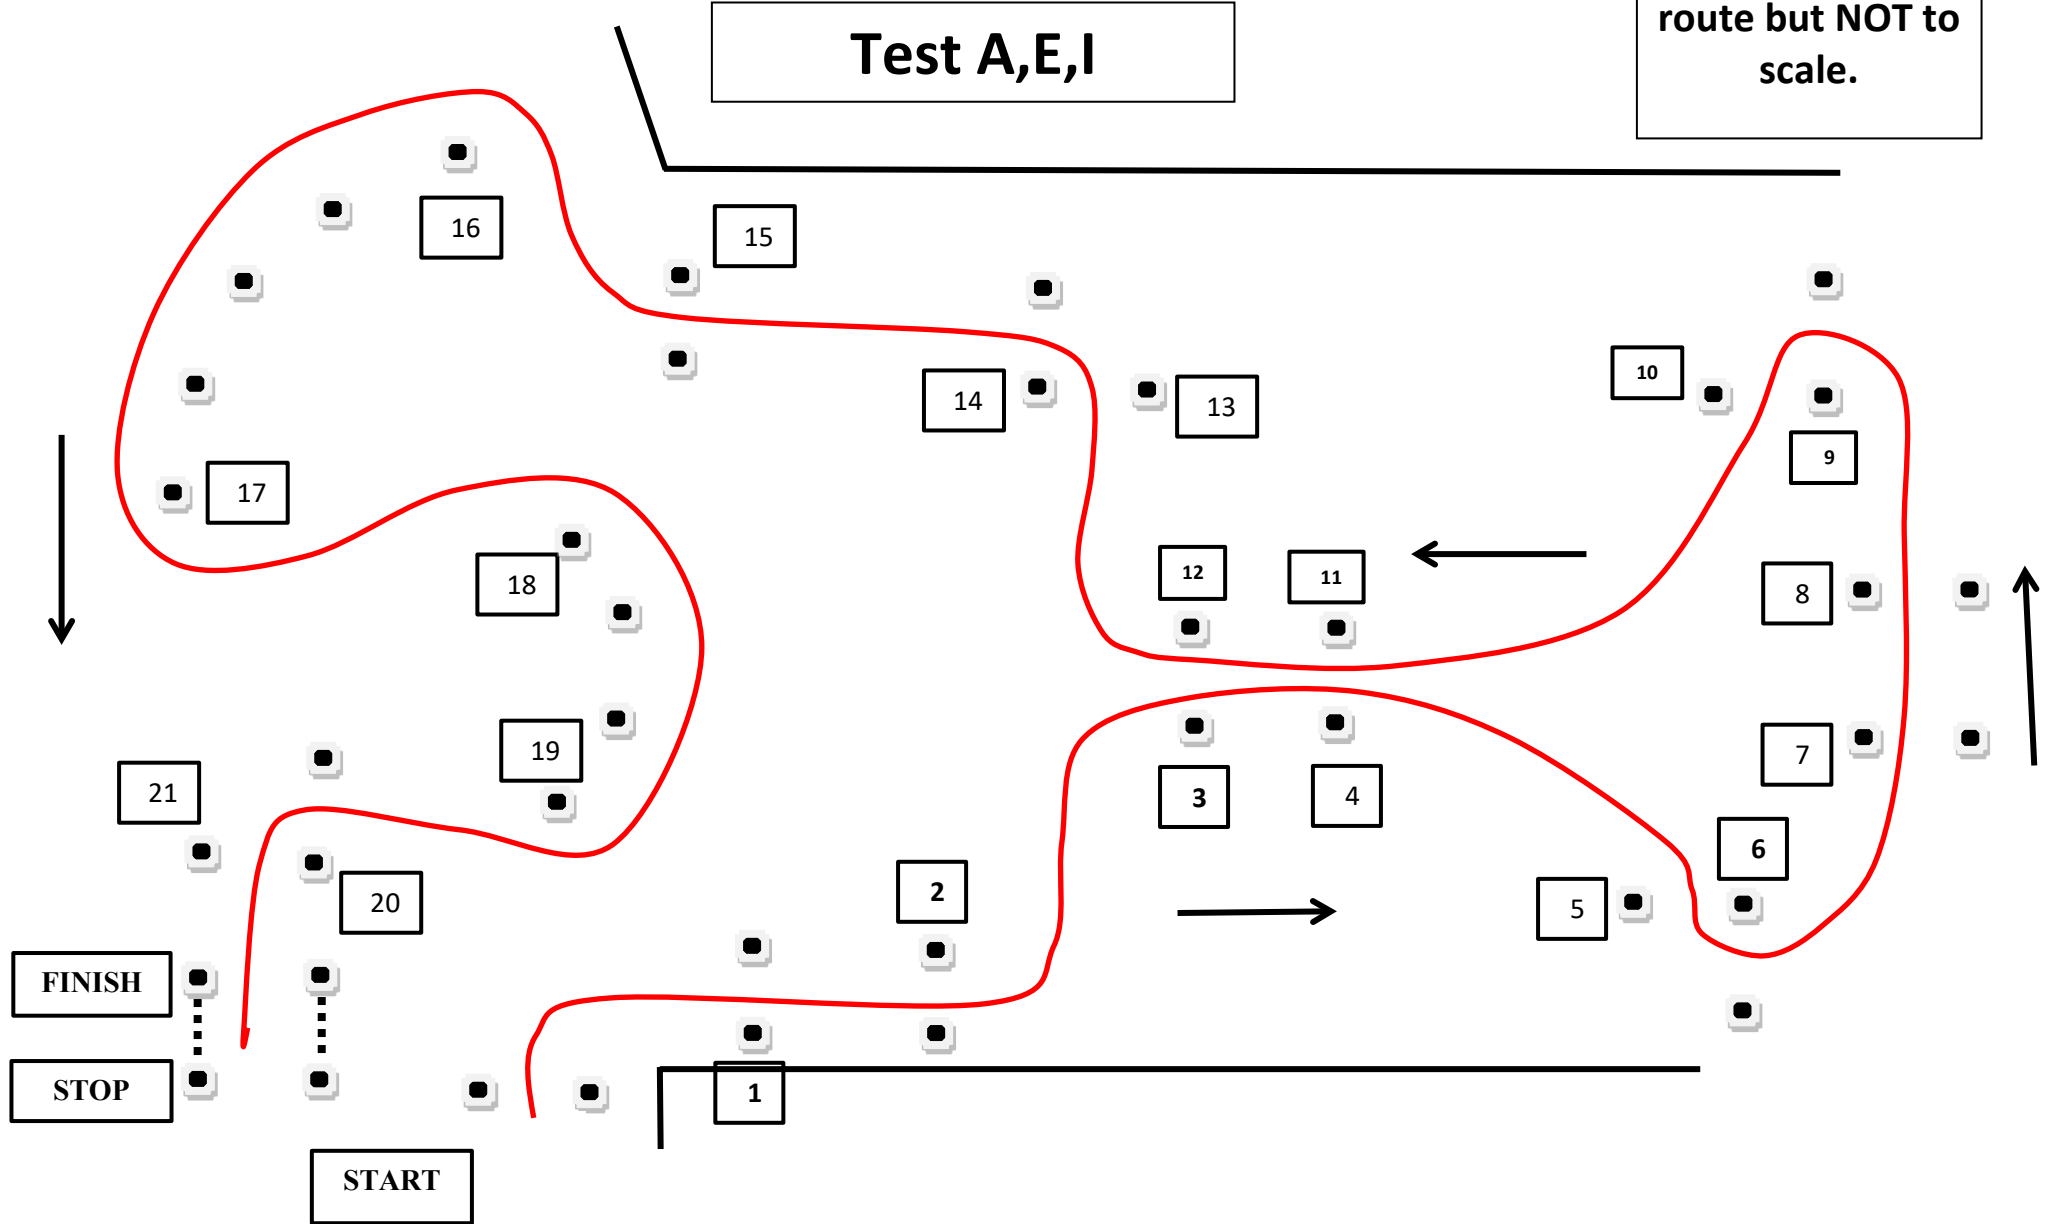

SUNDAY 26TH MARCH 2023
DEBDEN AIRFIELD
CB10 2YA

Diagram is indicative of route but NOT to scale.

Test A,E,I