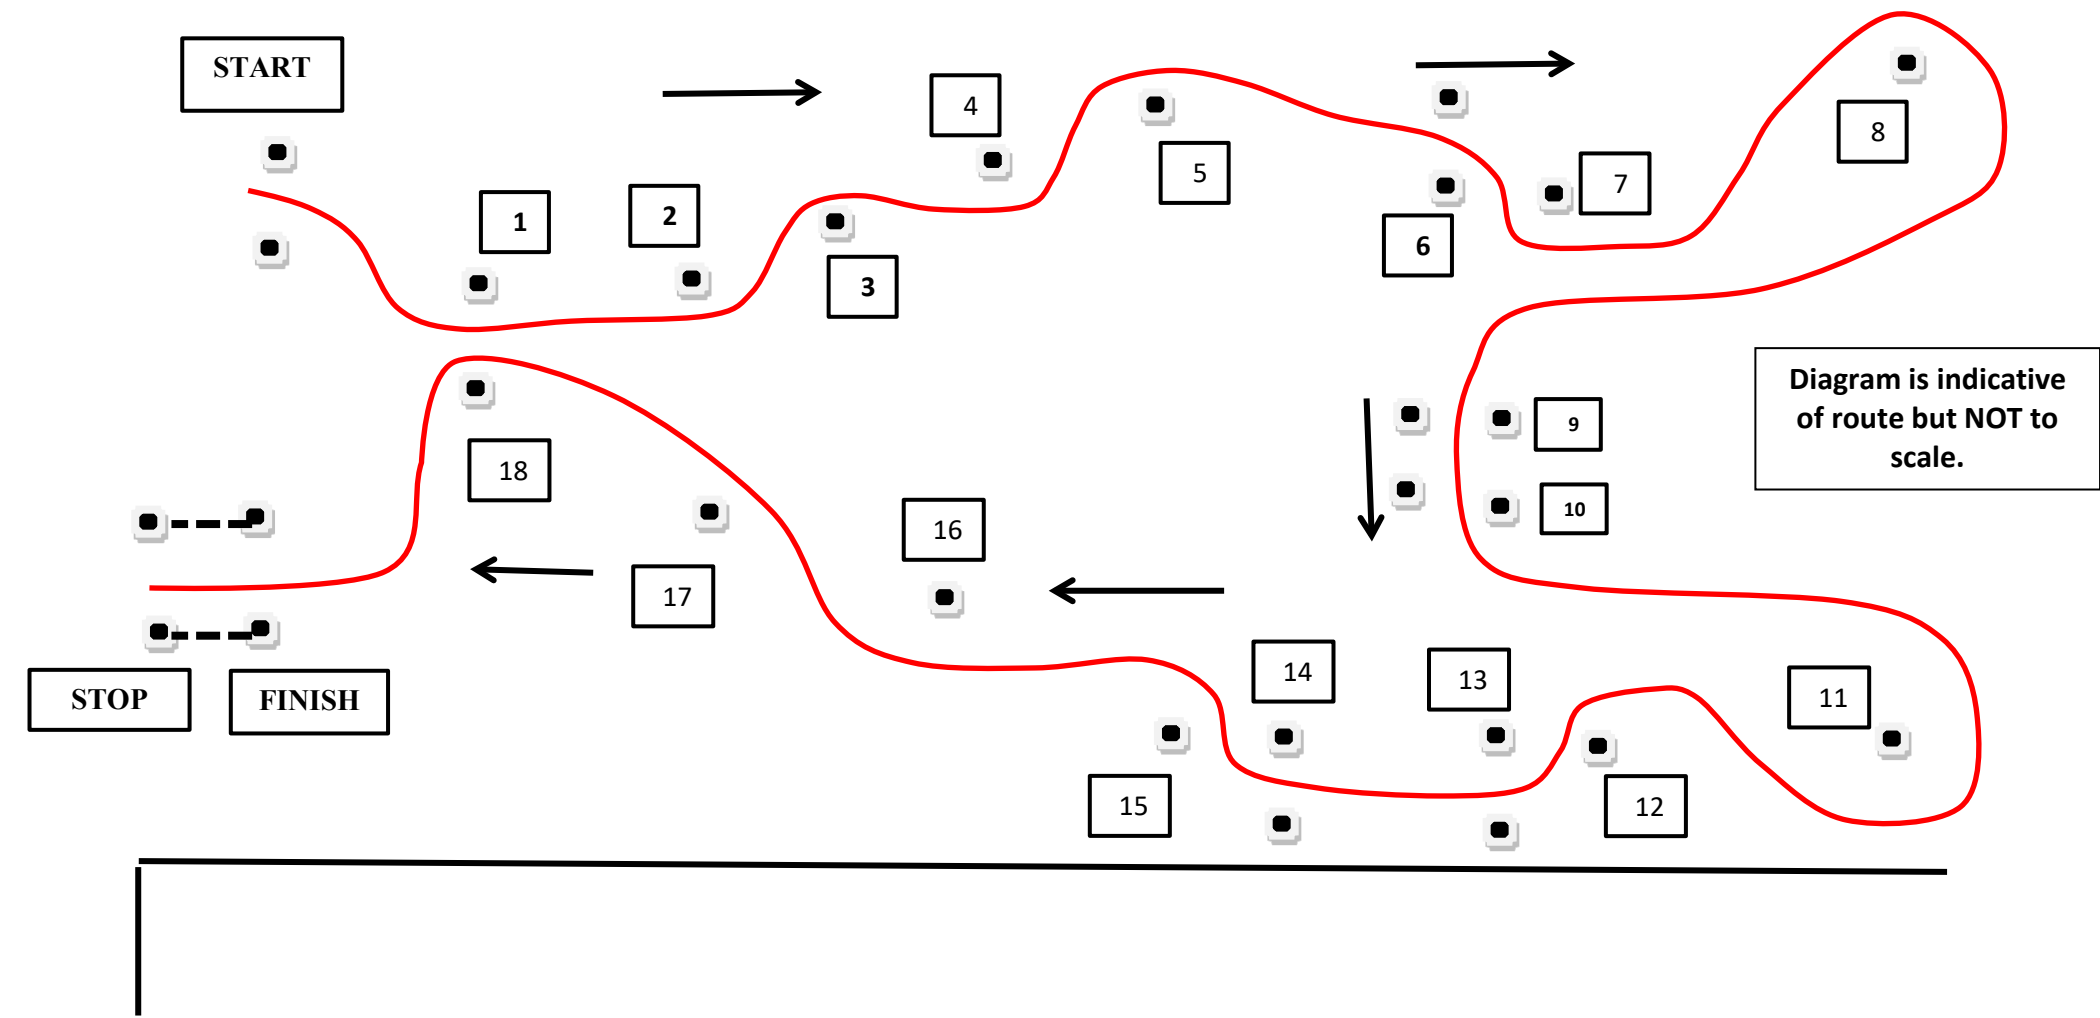

### Venue Overall Layout

**Please drive quietly between tests!!**

Route to tests C and D etc.

Caution 2 way traffic potentially on wrong side

Entrance From public road and route to Paddock

Route to tests A and B etc.

Test A,E,I

SUNDAY 26TH MARCH 2023

DEBDEN AIRFIELD

CB10 2YA

Test B,F&J

SUNDAY 26TH MARCH 2023  
DEBDEN AIRFIELD  
CB10 2YA

Test C,G,K

Diagram is indicative of route but NOT to scale.

SUNDAY 26TH MARCH 2023  
DEBDEN AIRFIELD  
CB10 2YA

Test D,H,L

SUNDAY 26TH MARCH 2023  
DEBDEN AIRFIELD  
CB10 2YA

Test P,T

SUNDAY 26TH MARCH 2023  
DEBDEN AIRFIELD  
CB10 2YA

Test O,S

Diagram is indicative of route but NOT to scale.

SUNDAY 26TH MARCH 2023  
DEBDEN AIRFIELD  
CB10 2YA

Test M,Q

Diagram is indicative of route but NOT to scale.