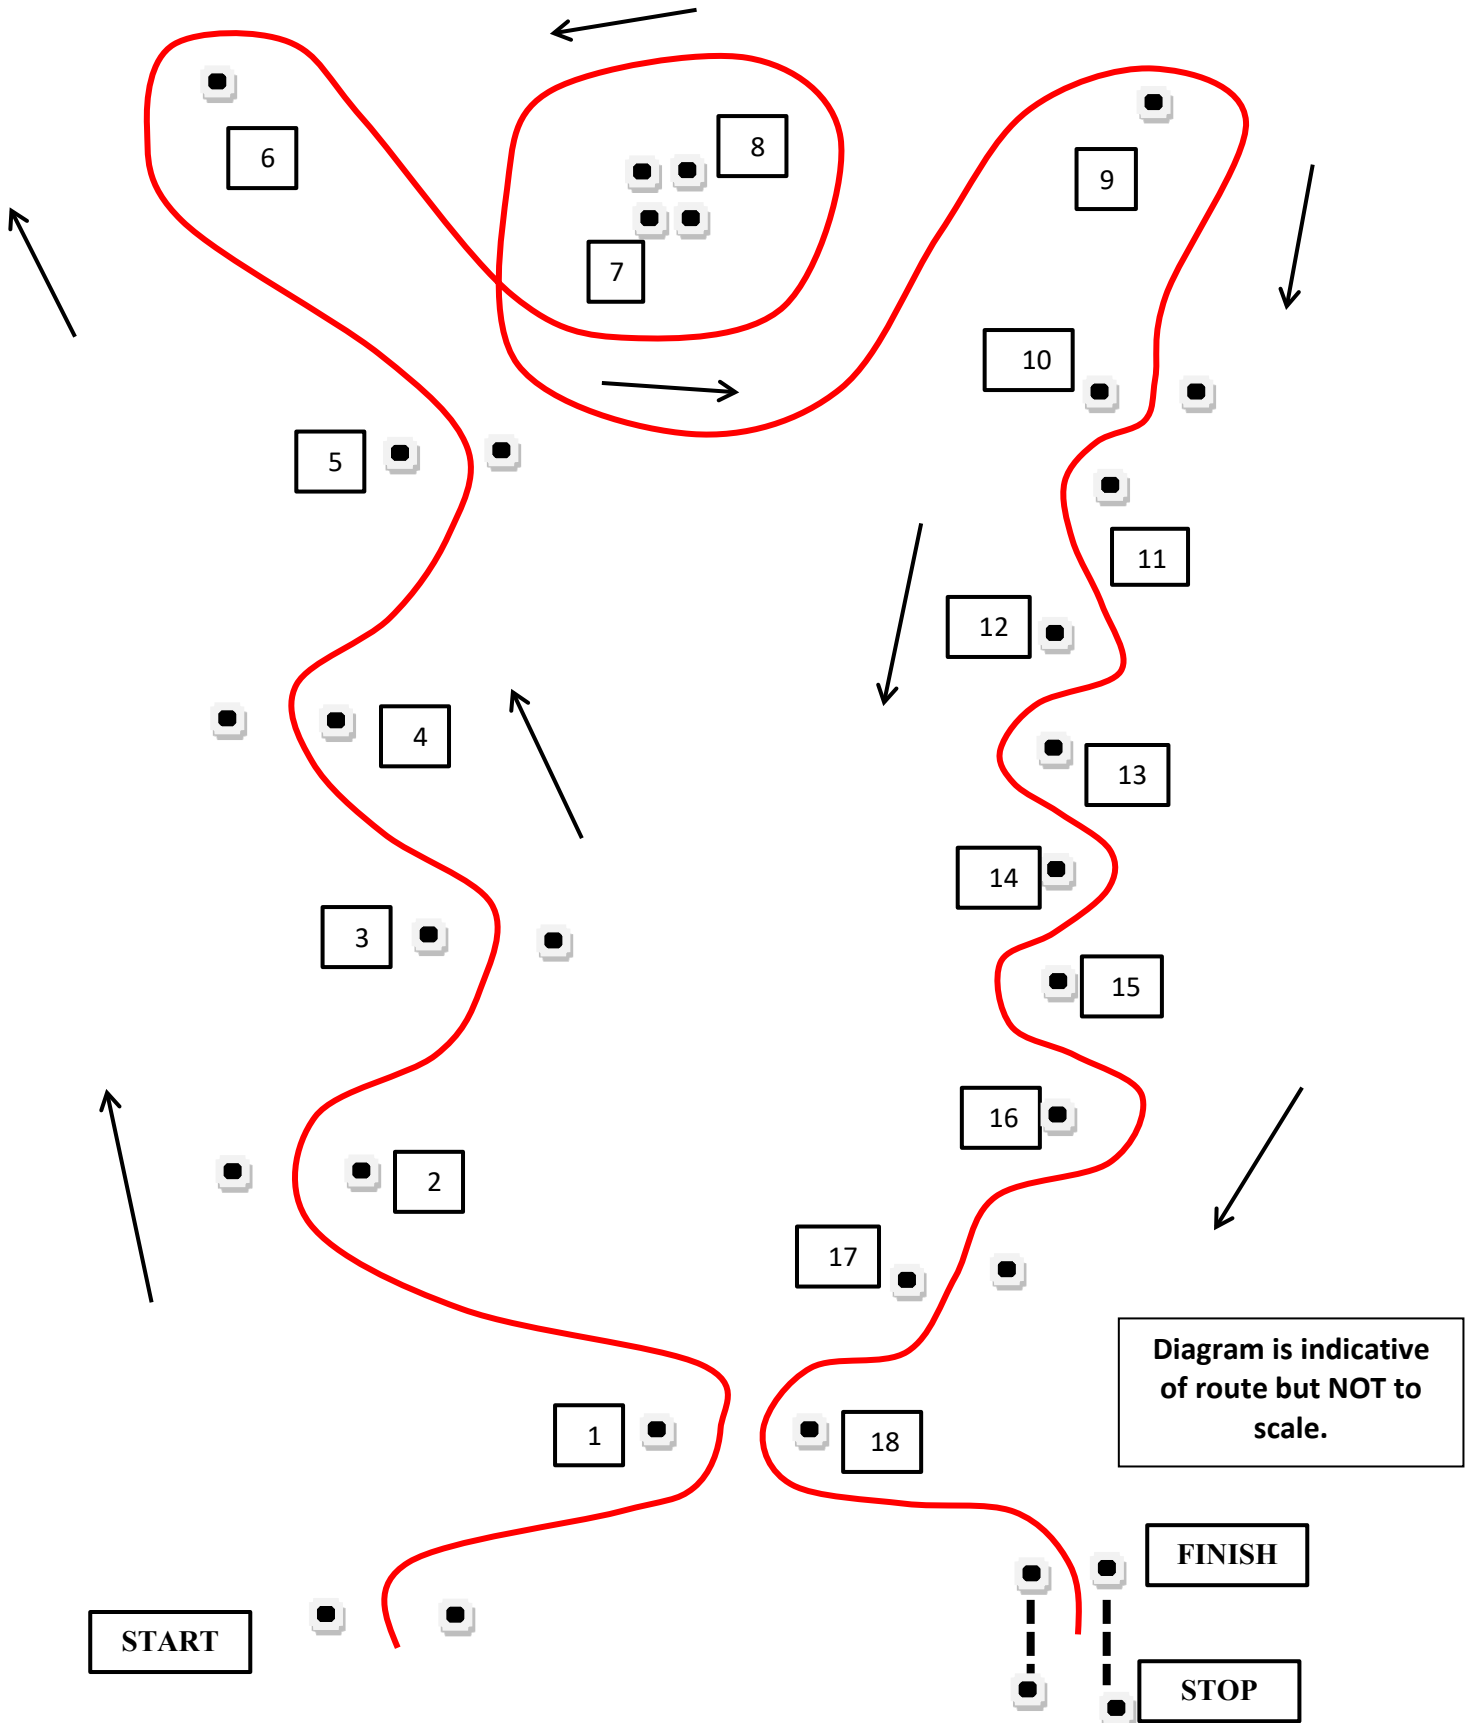

### Venue Overall Layout

**Please drive quietly between tests!!**

Route to tests C and D etc.

Caution 2 way traffic potentially on wrong side

Entrance From public road and route to Paddock

Route to tests A and B etc.

Test A,E,I

SUNDAY 26TH MARCH 2023

DEBDEN AIRFIELD

CB10 2YA

Test B,F&J

SUNDAY 26TH MARCH 2023  
DEBDEN AIRFIELD  
CB10 2YA

Test C,G,K

Diagram is indicative of route but NOT to scale.