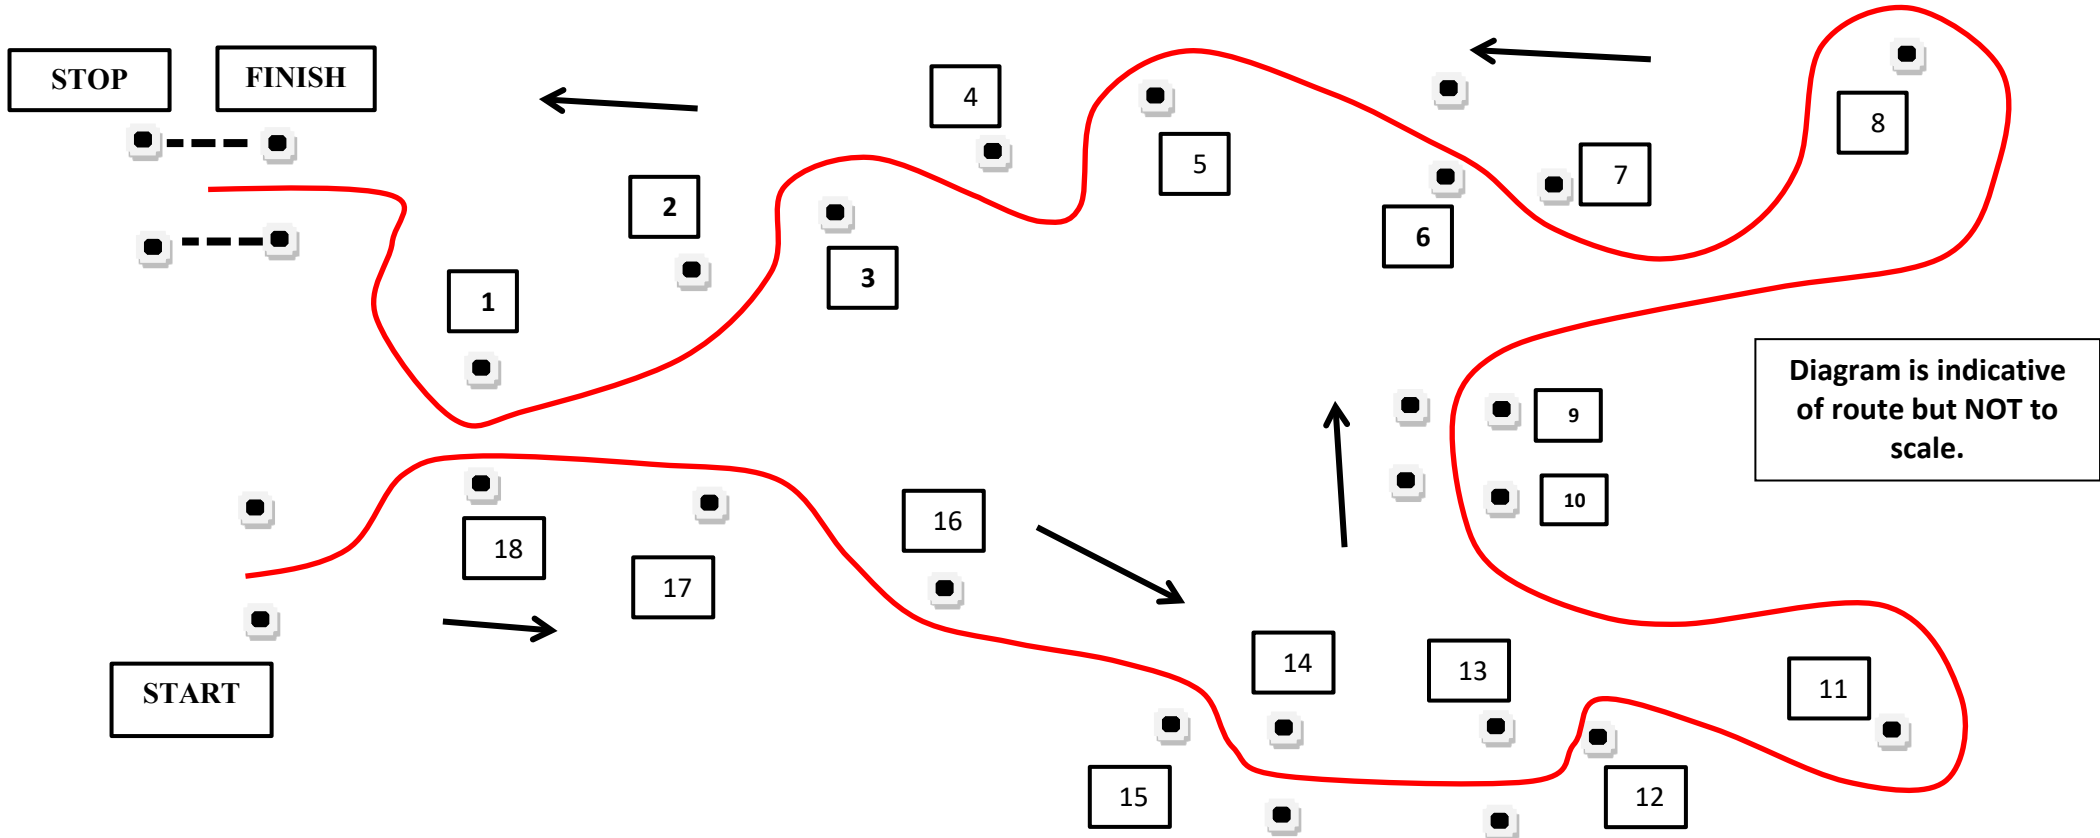

### Venue Overall Layout

**Please drive quietly between tests!!**

Route to tests C and D etc.

Caution 2 way traffic potentially on wrong side

Entrance From public road and route to Paddock

Route to tests A and B etc.

SUNDAY 26TH MARCH 2023  
DEBDEN AIRFIELD  
CB10 2YA

Test D,H,L

SUNDAY 26TH MARCH 2023  
DEBDEN AIRFIELD  
CB10 2YA

Test P,T

SUNDAY 26TH MARCH 2023  
DEBDEN AIRFIELD  
CB10 2YA

Test O,S

Diagram is indicative of route but NOT to scale.

SUNDAY 26TH MARCH 2023  
DEBDEN AIRFIELD  
CB10 2YA

Test M,Q

Diagram is indicative of route but NOT to scale.