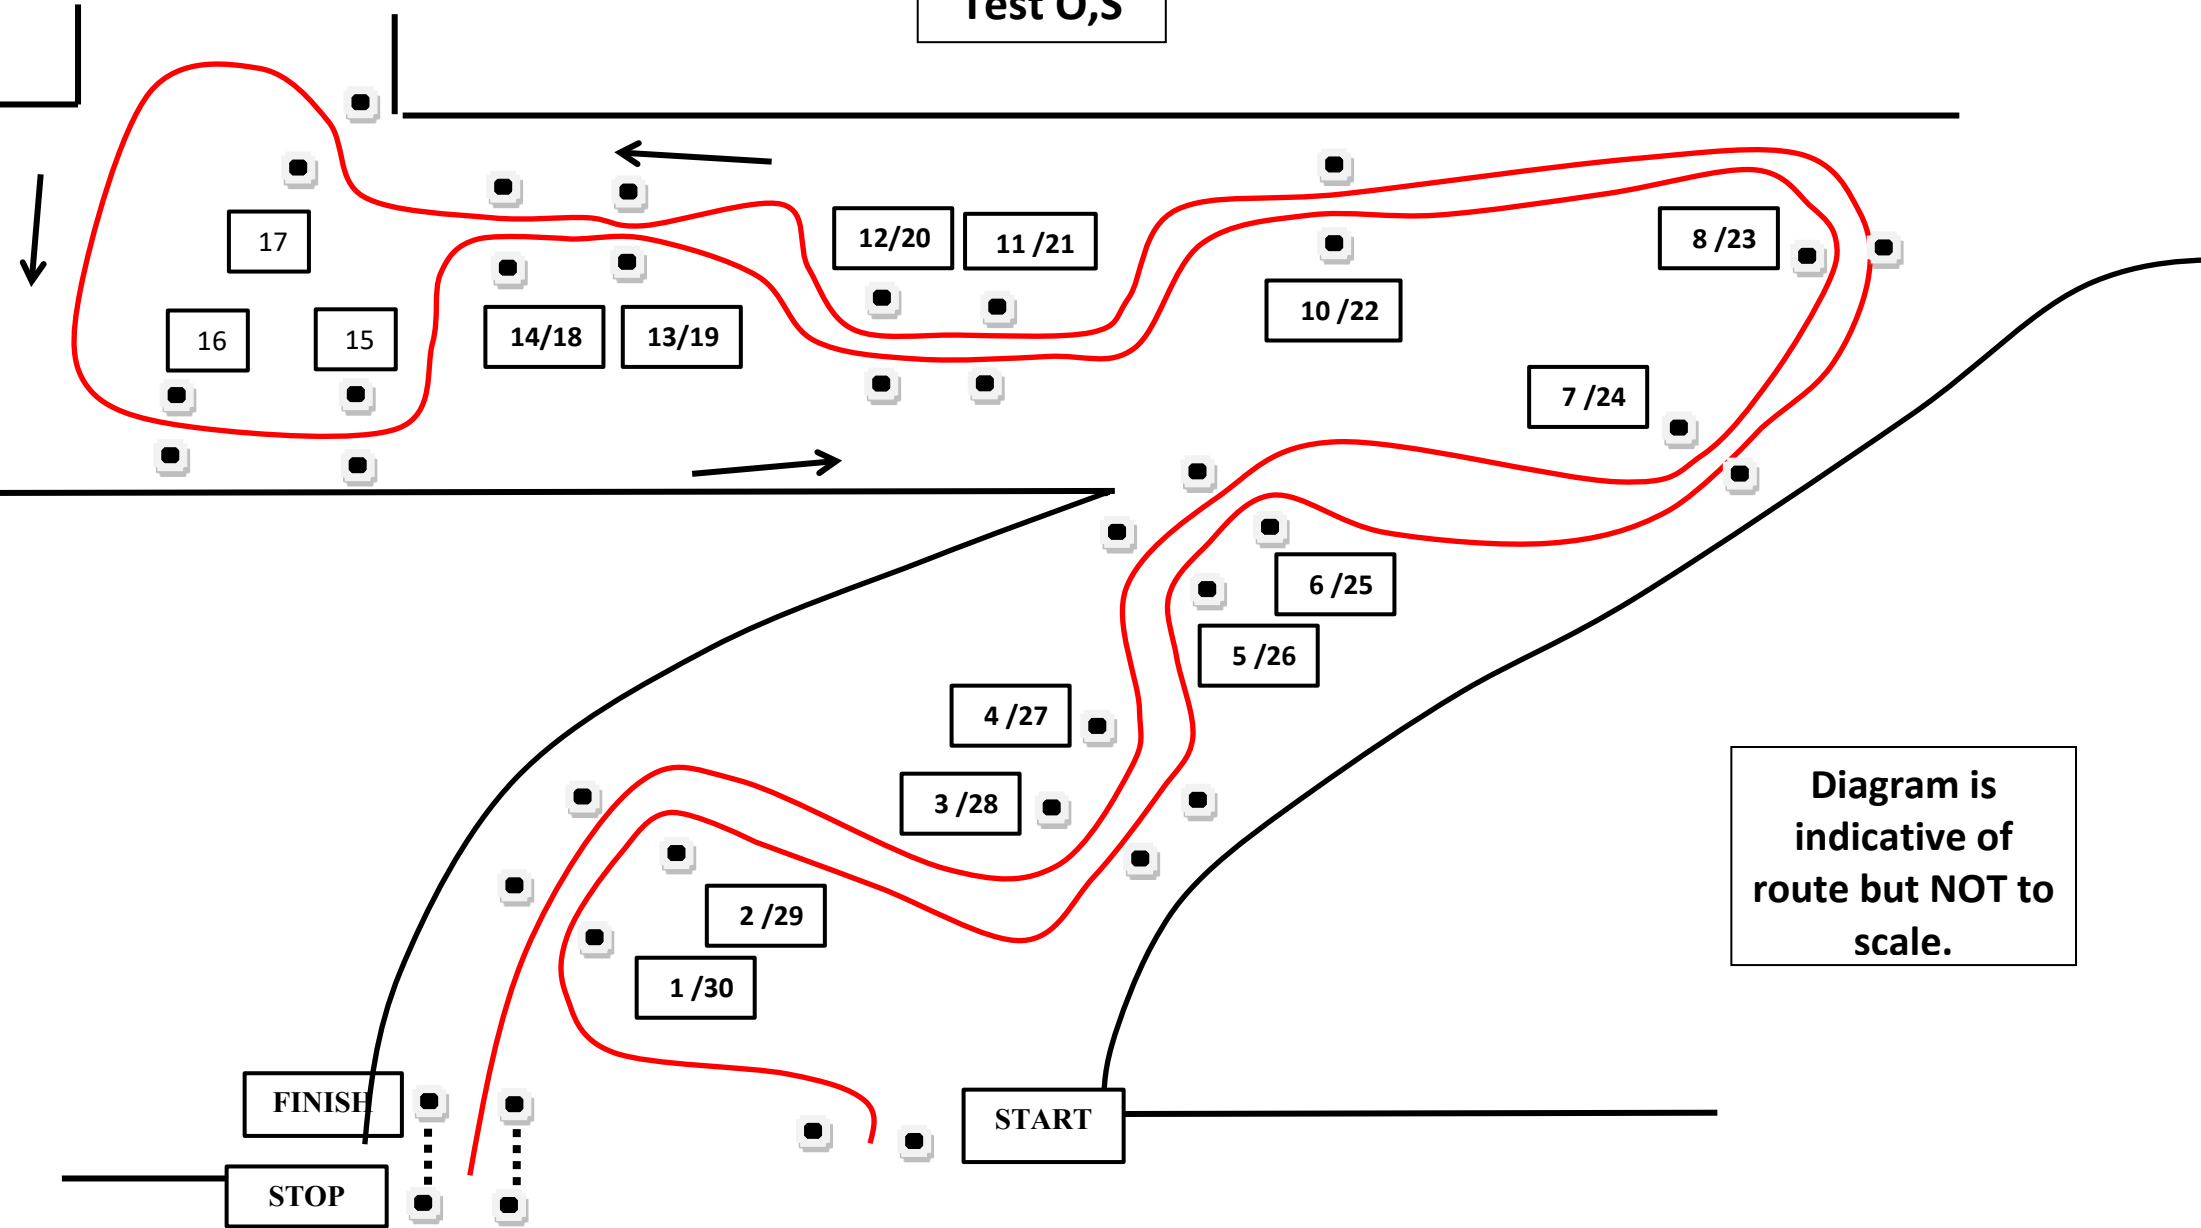

### Venue Overall Layout

**Please drive quietly between tests!!**

Route to tests C and D etc.

Caution 2 way traffic potentially on wrong side

Entrance From public road and route to Paddock

Route to tests A and B etc.

SUNDAY 26TH MARCH 2023  
DEBDEN AIRFIELD  
CB10 2YA

Test D,H,L

SUNDAY 26TH MARCH 2023  
DEBDEN AIRFIELD  
CB10 2YA

Test P,T

SUNDAY 26TH MARCH 2023  
DEBDEN AIRFIELD  
CB10 2YA

Test O,S

Diagram is indicative of route but NOT to scale.

SUNDAY 26TH MARCH 2023  
DEBDEN AIRFIELD  
CB10 2YA

Test M,Q

Diagram is indicative of route but NOT to scale.