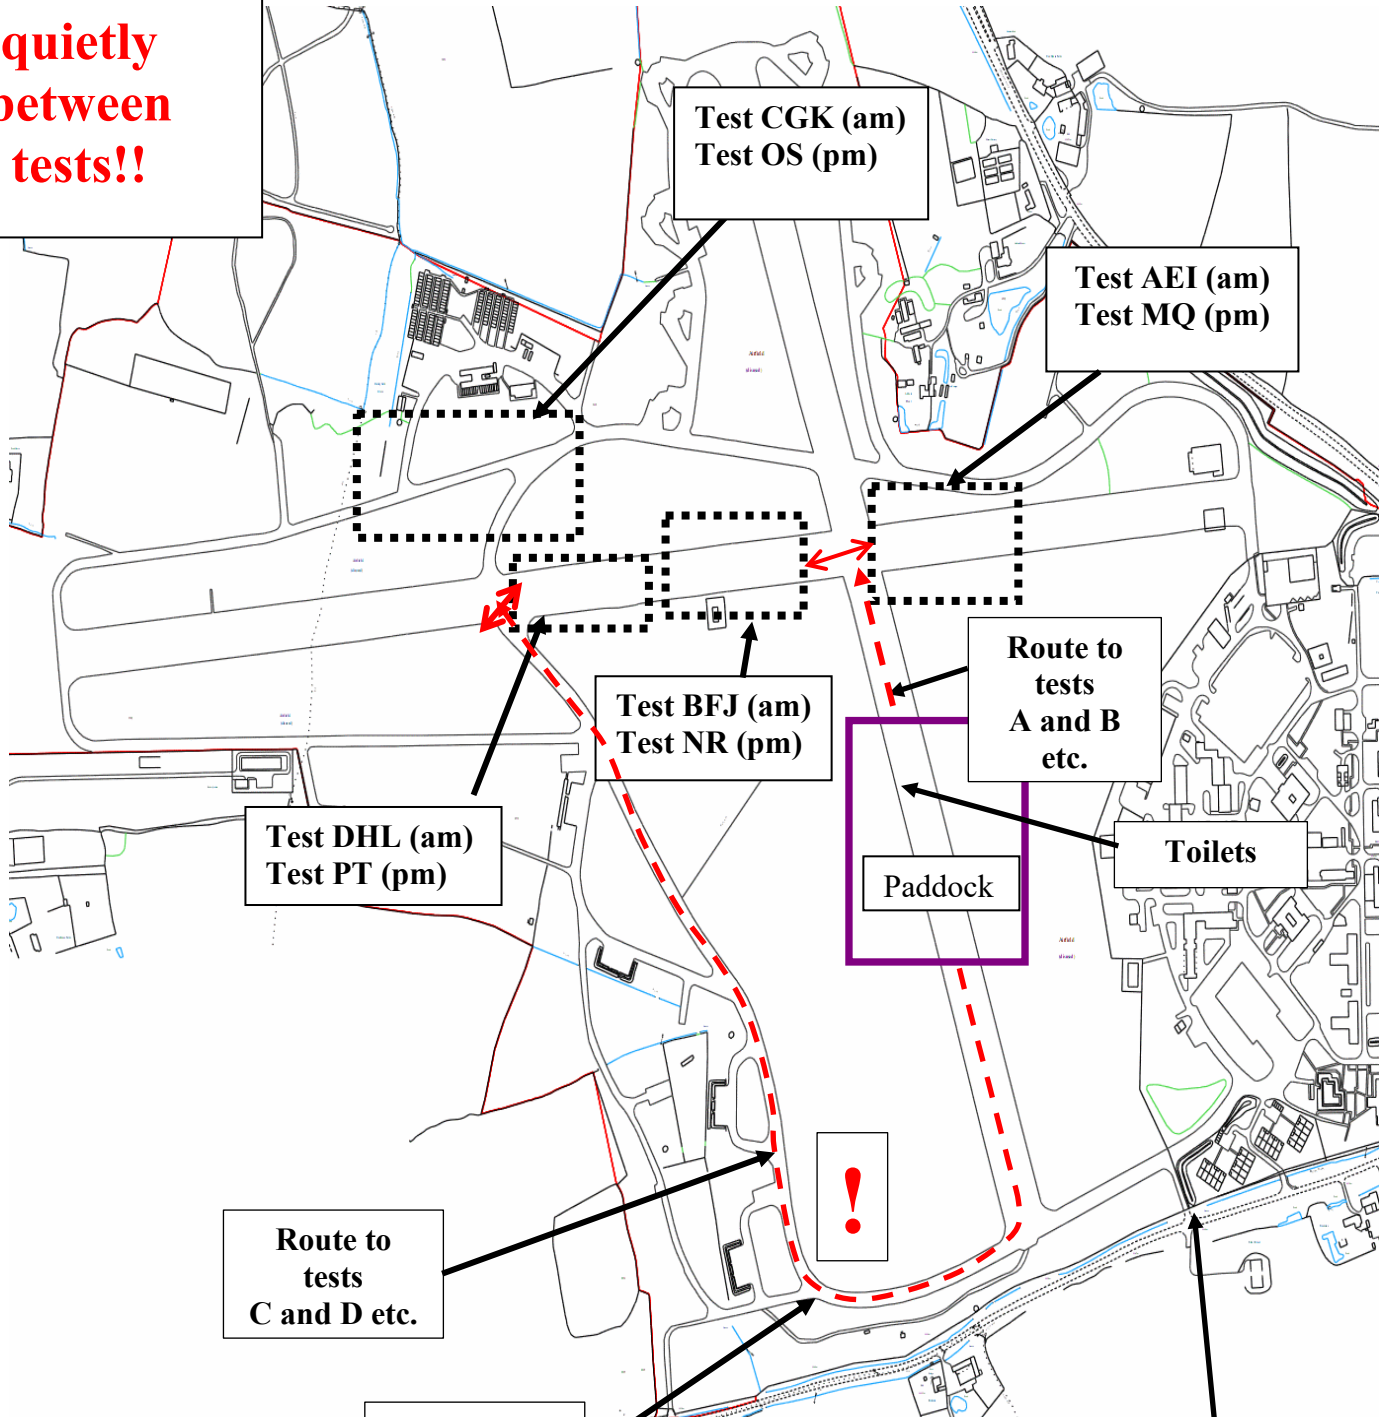

### Venue Overall Layout

**Please drive quietly between tests!!**

Route to tests C and D etc.

Caution 2 way traffic potentially on wrong side

Entrance From public road and route to Paddock

Route to tests A and B etc.

Paddock

Toilets

Test CGK (am)  
Test OS (pm)

Test AEI (am)  
Test MQ (pm)

Test BFJ (am)  
Test NR (pm)

Test DHL (am)  
Test PT (pm)

SUNDAY 26TH MARCH 2023  
DEBDEN AIRFIELD  
CB10 2YA

Diagram is indicative of route but NOT to scale.