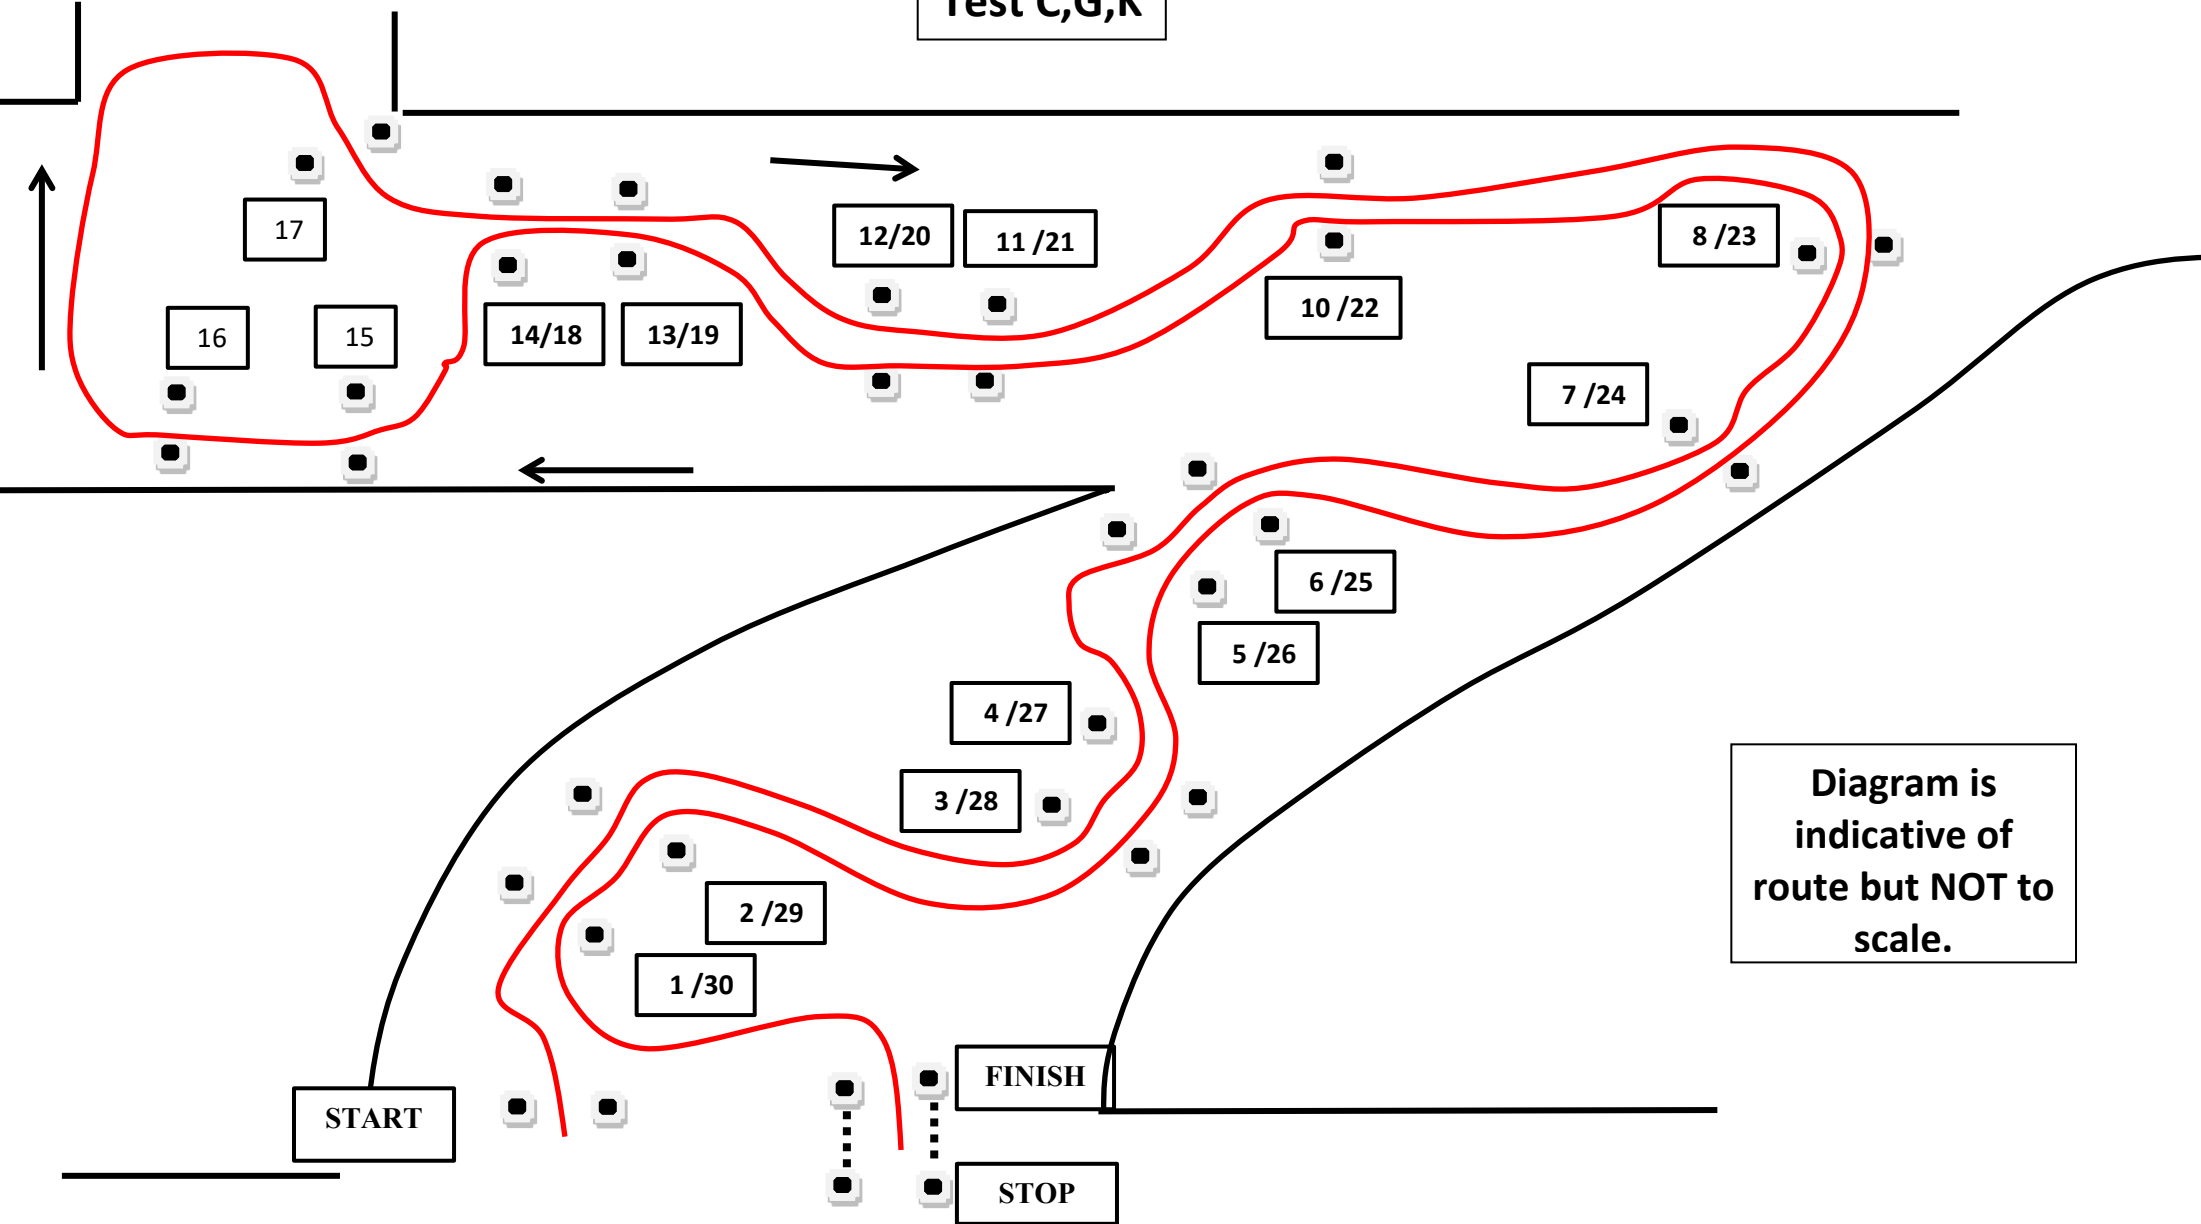

### Venue Overall Layout

**Please drive quietly between tests!!**

Route to tests C and D etc.

Caution 2 way traffic potentially on wrong side

Entrance From public road and route to Paddock

Route to tests A and B etc.

Test A,E,I

SUNDAY 26TH MARCH 2023

DEBDEN AIRFIELD

CB10 2YA

Test B,F&J

SUNDAY 26TH MARCH 2023  
DEBDEN AIRFIELD  
CB10 2YA

Test C,G,K

Diagram is indicative of route but NOT to scale.

SUNDAY 26TH MARCH 2023  
DEBDEN AIRFIELD  
CB10 2YA

Test D,H,L

SUNDAY 26TH MARCH 2023  
DEBDEN AIRFIELD  
CB10 2YA

Test P,T

SUNDAY 26TH MARCH 2023  
DEBDEN AIRFIELD  
CB10 2YA

Test O,S

Diagram is indicative of route but NOT to scale.

SUNDAY 26TH MARCH 2023  
DEBDEN AIRFIELD  
CB10 2YA

Test M,Q

Diagram is indicative of route but NOT to scale.